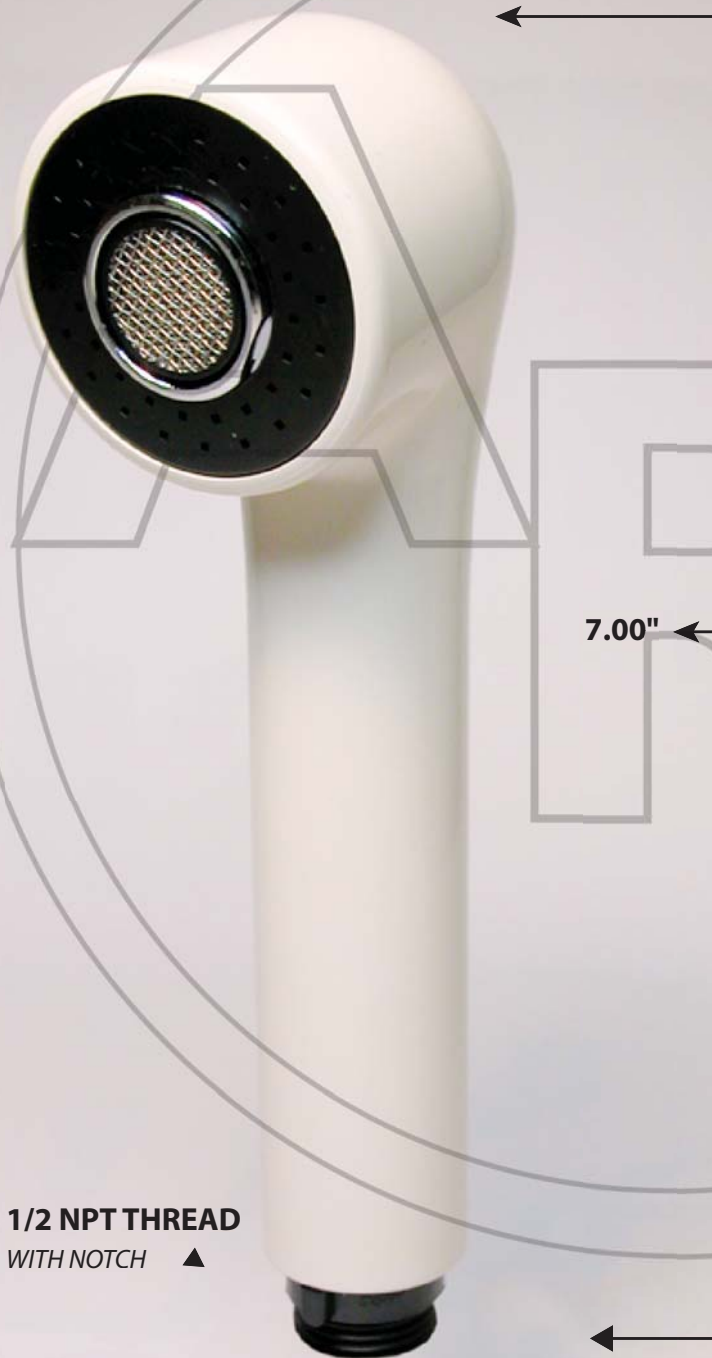

STERLING

STE3922

AVAILABLE IN WHITE ONLY
FOR "074 TOP BRASS"

HOSE: 99B3932 • AERATOR: 97234

FRONT

BACK • RUBBER PUSH BUTTON

1/2 NPT THREAD
WITH NOTCH ▲

1/4" NOTCH AT 12 O' CLOCK • 1/4" RECESSED REGULATOR

1/2 NPT THREAD
WITH NOTCH ▲